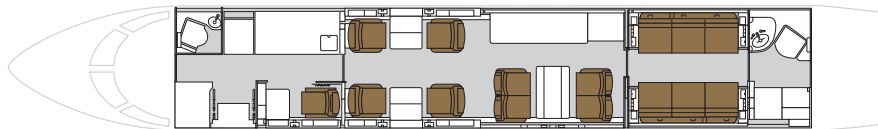

DIMENSIONS

Cabin length 13.18 m, 43 ft 3 in
 Cabin width 2.41 m, 7 ft 11 in
 Cabin height 1.88 m, 6 ft 2 in

PERFORMANCE

Cruise speed 902 km/h, 487 kts, Mach 0.85
 Max. range 11'112 km, 6'000 nm
 Endurance 14.0 hrs
 Max. altitude 15'545 m, 51'000 ft

INTERIOR

Aircraft newly delivered in 2019
 Forward and Aft VIP lavatory
 2 large 24-inch HD TV screens
 DVD / Blu-ray player
 Airshow / inflight cameras
 Premium sound system with Bluetooth and HDMI ports
 Very high-speed Ka-band internet including wireless access point
 Fully equipped forward galley incl. Nespresso machine
 Forward crew rest area