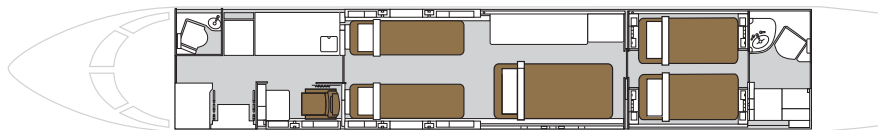

Night Configuration

LONDON TO	DISTANCE	FLIGHT TIME	SINGAPORE TO	DISTANCE	FLIGHT TIME
Cape Town, RSA	8'970 Km	11h00	Auckland, NZ	8'410 km	9h15
Miami, USA	7'720 km	9h45	Jeddah, Saudi Arabia	7'360 km	8h45
New Delhi, India	6'360 km	6h55	Mauritius	5'590 km	6h40
Sao Paulo, Brazil	9'360 km	10h15	Sapporo, Japan	5'920 km	6h50
Singapore	10'510km	11h30	Sydney, Australia	6'290 km	7h10

DUBAI TO	DISTANCE	FLIGHT TIME	MOSCOW TO	DISTANCE	FLIGHT TIME
Jakarta, Indonesia	6'540 km	7h45	Bangkok, Thailand	7'070 km	8h15
Johannesburg, RSA	6'340 km	7h40	Havana, Cuba	9'610 km	11h55
Lagos, Nigeria	5'870 km	7h30	New York, USA	7'520 km	9h10
Paris, France	5'270 km	6h30	Seychelles	6'890 km	8h05
Shanghai, China	6'450 km	7h20	Tokyo, Japan	7'550 km	8h20

Nomad Aviation AG Lindenstrasse 23 8302 Kloten Switzerland
Phone +41 58 800 0800 Fax +41 58 800 0808 E-Mail fly@nomadjet.eu www.nomadjet.com

Nomad Aviation (Europe) Ltd. 19A, Sir Adrian Dingli Street Sliema SLM 1904 Malta
Phone +356 2133 6663 Fax +356 2133 6674 E-Mail fly@nomadjet.eu www.nomadjet.com