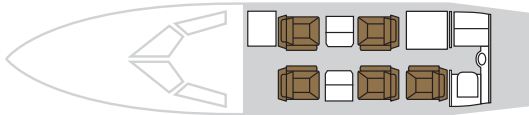

Beechcraft Premier 1A

CAPACITY

Pilots	2
Passengers	5

DIMENSIONS

Cabin length	4.11 m, 13 ft 6 in
Cabin width	1.68 m, 5 ft 6 in
Cabin height	1.65 m, 5 ft 5 in

PERFORMANCE

Cruise speed	833 km/h, 450 kts, Mach 0.80
Max. range	2'520 km, 1'360 nm
Max. altitude	12'500 m, 41'000 ft
Endurance	3.1 hrs

INTERIOR

CD/DVD player
Airshow
Satcom/WiFi
1 Lavatory aft
1 Galley
Coffee/espresso machine

Cabin Configuration

ZURICH TO	DISTANCE	FLIGHT TIME	ROME TO	DISTANCE	FLIGHT TIME
Athens, Greece	1'641 km	2h15	London, UK	1'446 km	2h05
Lisbon, Portugal	1'726 km	2h30	Warsaw, Poland	1'327 km	1h55
Helsinki, Finland	1'781 km	2h35	Stockholm, Sweden	2'024 km	2h45
Dublin, Ireland	1'240 km	1h50	Toulouse, France	914 km	1h25
Olbia, Sardinia/Italy	734 km	1h15	Casablanca, Maroc	1'980 km	2h40

BERLIN TO	DISTANCE	FLIGHT TIME	LONDON TO	DISTANCE	FLIGHT TIME
Oslo, Norway	861 km	1h20	Barcelona, Spain	1'147 km	1h45
Bucharest, Romania	1'300 km	1h50	Gibraltar	1'746 km	2h25
Catania, Italy	1'683 km	2h20	Nice, France	1'042 km	1h35
Madrid, Spain	1'854 km	2h35	Prag, Czech Republic	1'047 km	1h35
Edinburgh, UK	1'146 km	1h40	Tunis, Tunisia	1'831 km	2h35

Nomad Aviation AG Lindenstrasse 23 8302 Kloten Switzerland
Phone +41 31 960 2000 Fax +41 31 964 2000 E-Mail fly@nomadjet.eu www.nomadjet.com

Nomad Aviation (Europe) Ltd. 19A, Sir Adrian Dingli Street Sliema SLM 1904 Malta
Phone +356 2133 6663 Fax +356 2133 6674 E-Mail fly@nomadjet.eu www.nomadjet.com