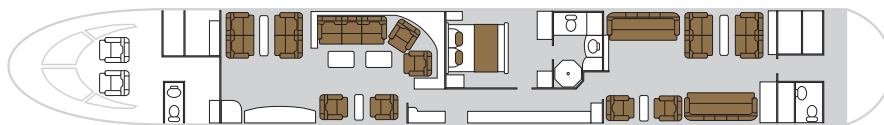

NOMAD AVIATION

Airbus ACJ319

Airbus ACJ319

CAPACITY

Passengers: 19
 Day Configuration 19
 Night/Sleep Config. Master Bedroom: 1 queen size bed
 Cabin: 3 single and 2 queen size beds

Standard Crew:
 Pilots 2
 Engineer 1
 Flight Attendants 2-3

Baggage: 3 large holds for up to 80-100 pcs. of luggage

DIMENSIONS

Cabin length 24.05 m, 78 ft 10 in
 Cabin width 3.69 m, 12 ft 1 in
 Cabin height 2.26 m, 7 ft 4 in

PERFORMANCE

Cruise speed 899 km/h, 485 kts, Mach 0.78
 Max. range 8'150 km, 4'400 nm
 Endurance 10.0 hrs
 Max. altitude 12'500 m, 41'000 ft

INTERIOR

Fully refurbished in 2018
 Master bedroom with queen size bed
 En-suite VIP bathroom including shower
 Aft VIP lavatory
 2 large HD TV screens
 DVD, Blu-ray, live TV, Apple TV and Netflix streaming
 Airshow, inflight cameras
 Video conferencing
 Premium sound system, Spotify, Apple Music, Airplay
 Very high-speed Ka-band internet
 VoIP phones
 Printer, Fax and copy machine
 Fully equipped forward and aft galley for VVIP catering