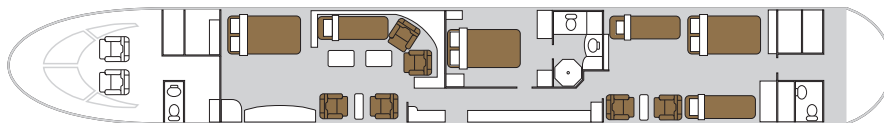

Night Configuration

LONDON TO	DISTANCE	FLIGHT TIME	SINGAPORE TO	DISTANCE	FLIGHT TIME
Miami, USA	7'120 km	8h00	Tbilisi, Georgia	7'385 km	8h15
Astana, Kazakhstan	4'815 km	5h25	Jeddah, Saudi Arabia	7'365 km	8h15
New Delhi, India	6'745 km	7h30	Sydney, Australia	6'290 km	7h00
Nairobi, Kenya	6'830 km	7h40	Sapporo, Japan	5'930 km	6h40
Recife, Brazil	7'380 km	8h15	Mauritius	5'590 km	6h15

DUBAI TO	DISTANCE	FLIGHT TIME	MOSCOW TO	DISTANCE	FLIGHT TIME
Paris, France	5'250 km	5h50	Bangkok, Thailand	7'060 km	8h55
Shanghai, China	6'460 km	7h10	Seychelles	6'850 km	7h45
Lagos, Nigeria	5'900 km	6h35	Tokyo, Japan	5'550 km	8h25
Johannesburg, RSA	6'390 km	7h10	Luanda, Angola	7'485 km	8h20
Jakarta, Indonesia	6'550 km	7h20	New York, USA	7'565 km	8h25

Nomad Aviation AG Lindenstrasse 23 8302 Kloten Switzerland
Phone +41 58 800 0800 Fax +41 58 800 0808 E-Mail fly@nomadjet.eu www.nomadjet.com

Nomad Aviation (Europe) Ltd. 19A, Sir Adrian Dingli Street Sliema SLM 1904 Malta
Phone +356 2133 6663 Fax +356 2133 6674 E-Mail fly@nomadjet.eu www.nomadjet.com